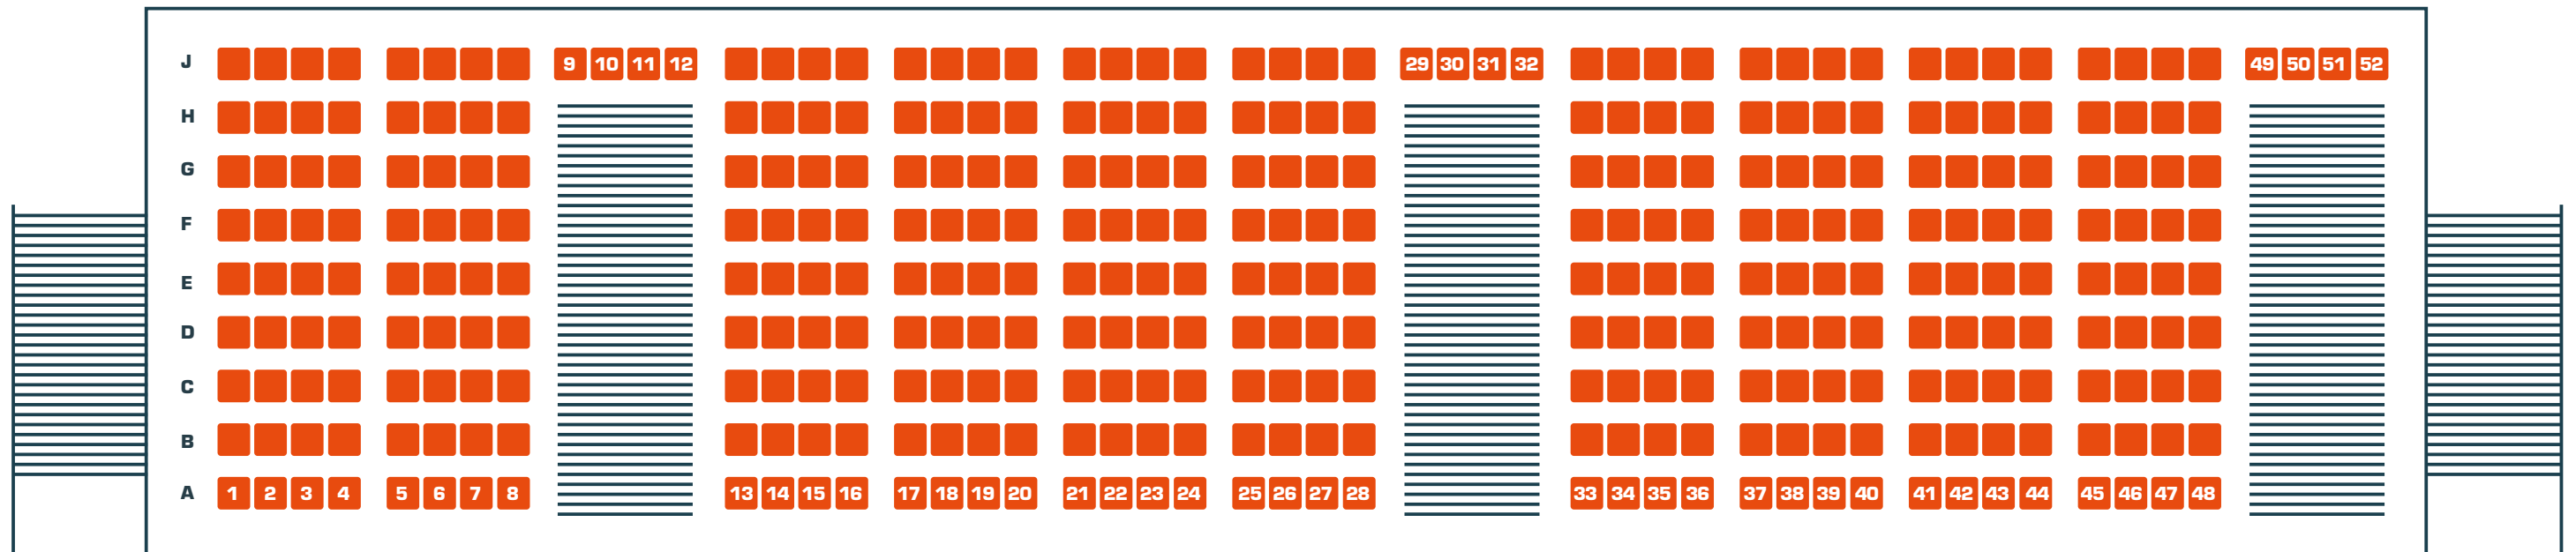

IPSWICH SUPERSPRINT

26 - 28 JULY 2019

GRANDSTAND SEATING

TRACK DIRECTION