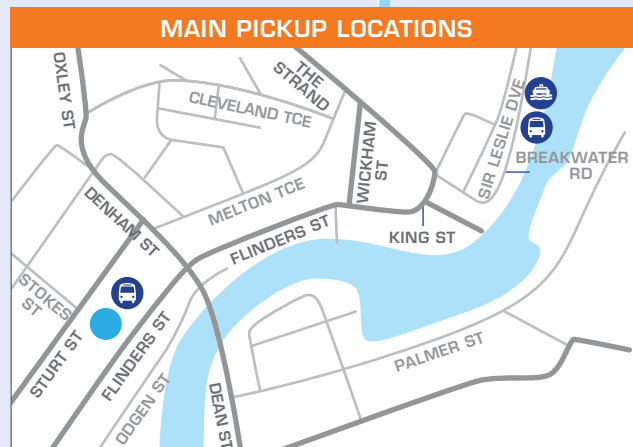

WATPAC
TOWNSVILLE 400
5-7 JULY 2019

WATPAC TOWNSVILLE 400 EVENT SHUTTLE BUS SCHEDULE

Bus Stop   Breakwater Ferry Terminal   Cowboys Leagues Club

See over for timetable.