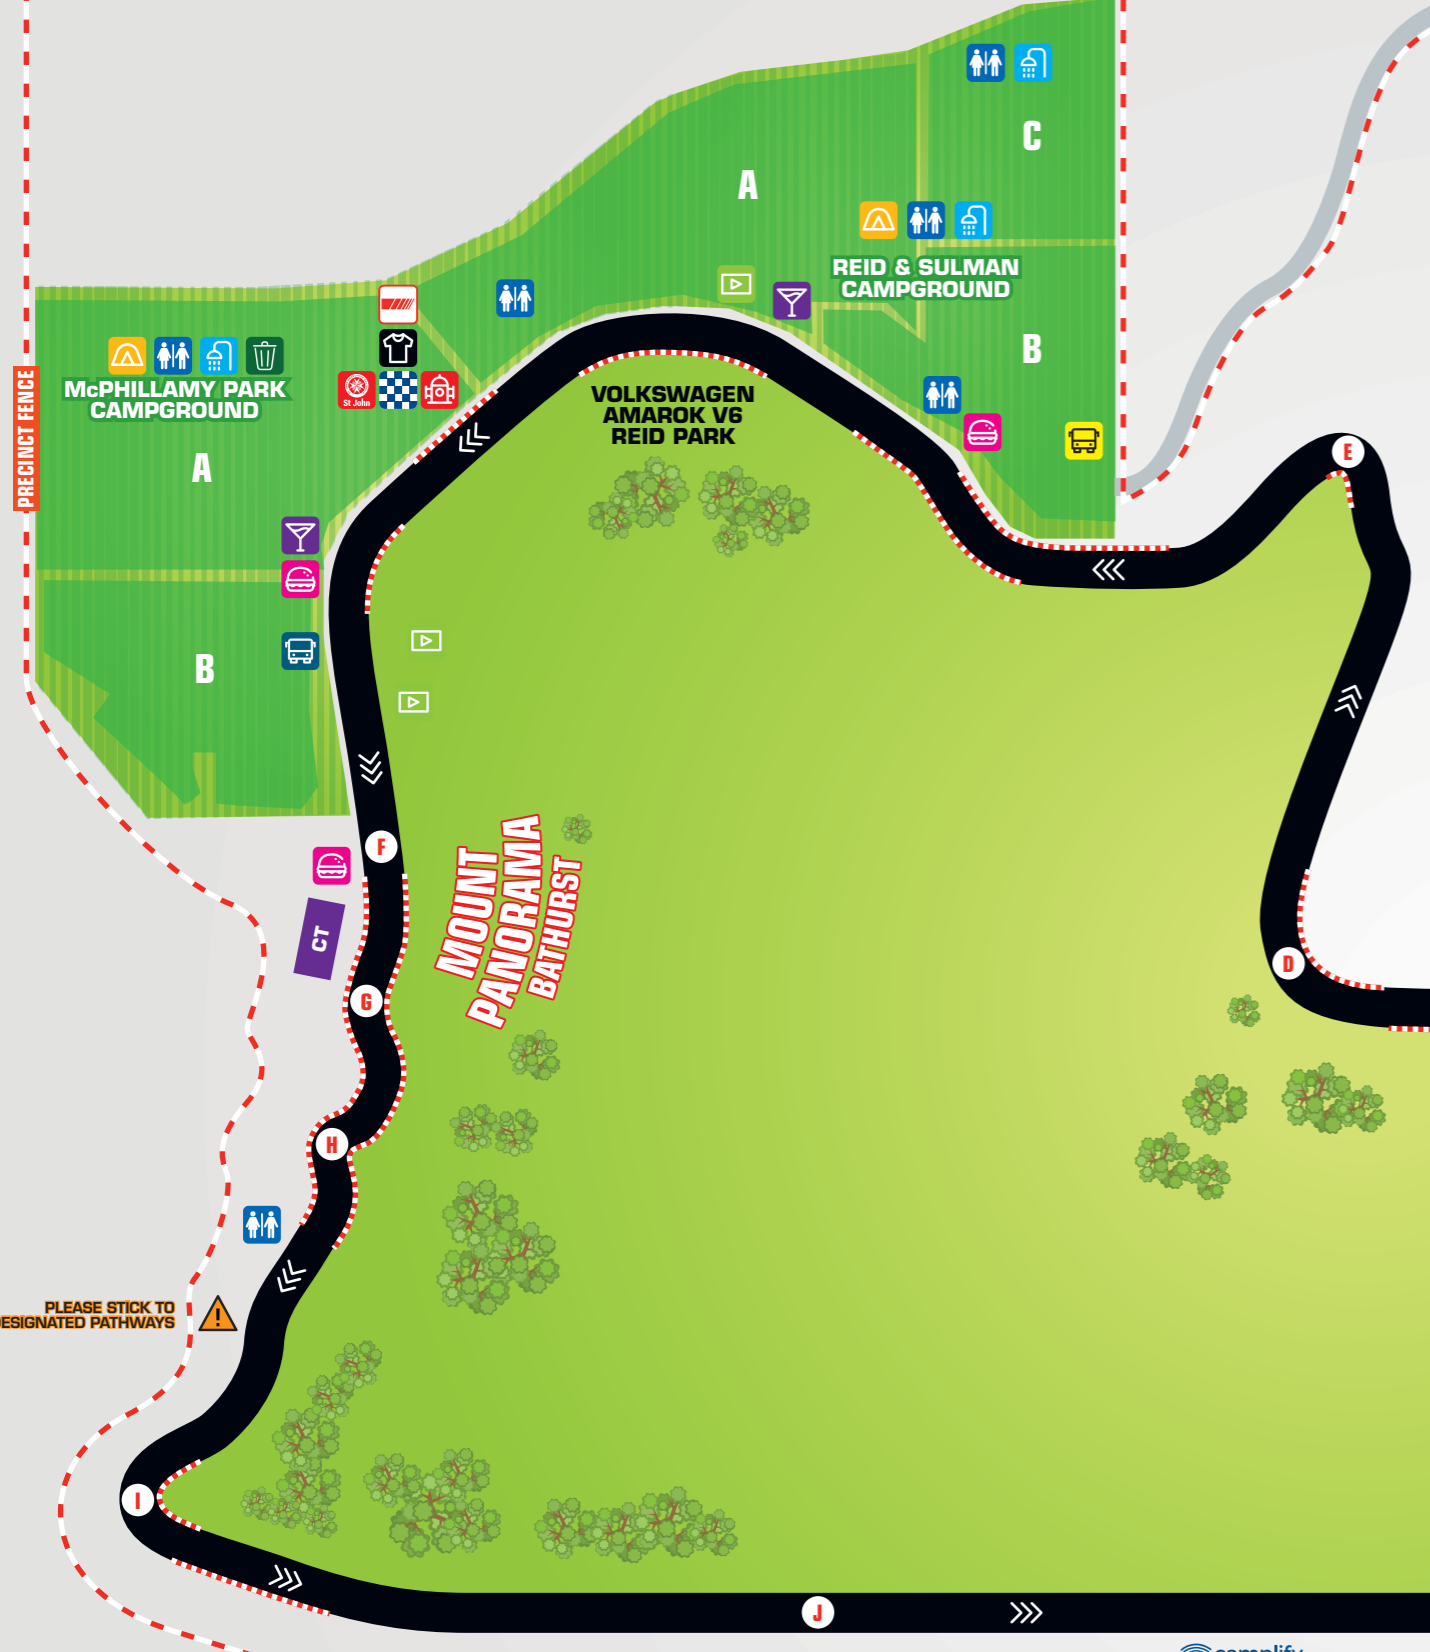

REPCO BATHURST 1000 | MOUNT PANORAMA, NSW | 6 OCT - 9 OCT 2022

CAMPING GROUND	RURAL FIRE APPLIANCES	BAR
PUBLIC TOILETS	MEDIA CENTRE	FOOD & BEVERAGES
ACCESSIBLE TOILET	ACCREDITATION CENTRE	TOP OF THE MOUNTAIN REPCO TRACK STORE
SHOWERS	OFFICIALS CREDENTIALS	REPCO GARAGE
DUMP POINT	INFORMATION	REPCO TRACK STORE
ST JOHN AMBULANCE	ACCESSIBLE VIEWING	TICKET SALES OFFICE
MEDICAL CENTRE	TOP OF THE MOUNTAIN SHUTTLE SERVICE	G1 GATE NUMBER
POLICE	CITY SHUTTLE SERVICE	MERCHANDISE
PEDESTRIAN BRIDGE	CHARTER BUS SERVICE	SKYLINE TO CITY SHUTTLE SERVICE (AFTER HOURS)
SUPERSCREEN	HARVEY NORMAN SUPERKIDS ZONE	TOYOTA ACTIVATION
REPCO PIT STRAIGHT	SHANNONS HELL CORNER	NTI MOUNTAIN STRAIGHT
PENRITE OIL BEND	BEAUREPAIRES CUTTING	PIRTEK SKYLINE
COATES ESSES	TOYOTA GAZOO DIPPER	PIZZA HUT FORREST'S ELBOW
BUNNINGS TRADE CONROD STRAIGHT	CENTURY BATTERIES CHASE	CENTURY BATTERIES BRIDGE
THRIFTY PIT ENTRY	DUNLOP MURRAY'S CORNER	REPCO BRIDGE
SPC SUPERCARS PADDOCK CLUB	PPGS PREMIER PIT GARAGE SUITES	PRV PIT ROOF VILLAS
PGS PIT GARAGE SUITES	SL SPORTS LOUNGE	BPTL BP PLUS TRACKSIDE LOUNGE
CC CHASE CLUB	CT COATES TOWER	WC WELCOME CENTRE
		PPH PAVILION X PIPER-HEIDSIECK

REPCO PIT STRAIGHT ENLARGED MAP AVAILABLE

PLEASE STICK TO DESIGNATED PATHWAYS

**Repco**  
BATHURST  
1000

**MOUNT PANORAMA 6-9 OCT 2022**

\*This map is indicative only. Not to scale. Correct at time of printing. Please note - Super screen locations are subject to change.